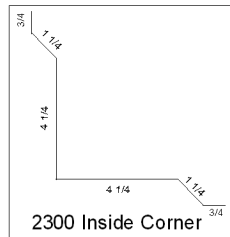

# Standard Trim

2200 Rake & Corner

2300 Inside Corner

Rake & Gable

3700 Cannonball Track Cover

3800 Door Track Cover

Door Post Trim

2800 J-Trim

Double Angle

2900 L-Angle Trim

Base Trim  
Door Guide & Bottom Closure

3200 Rat Guard

Drip Cap

33 Base Trim

Gutter Apron

3900 National Track Cover