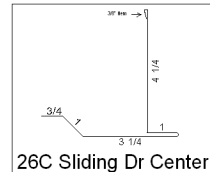

1B Ridge Cap

3" Downspout

RC6 Track Cover

26R Sliding Dr Side

26C Sliding Dr Center

1500 Universal Ridge Cap

4" Downspout

19R Sliding Dr Facer