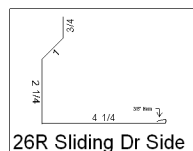

RC7 Door Top Trim

26R Sliding Dr Side