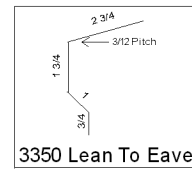

3600 Tab Lock Door

20R Door Side

#31 Eave Trim

3300 Fascia Trim

3100 Wainscot Trim

1 1/2 x 1 1/2 x 1 1/2  
End Overhang Trim

Overhead Door Trim

Double Keyhole Track Cover