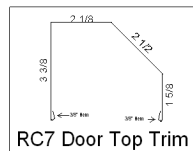

3350 Lean To Eave

4000 Door Jamb

W Form Valley

RC8 Soffit Trim  
Double J of F/U

6C 2 x 1 1/2  
Side Overhang

RC5 Track Filler

RC7 Door Top Trim

RC2 Base & Center