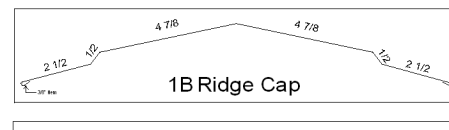

3350 Lean To Eave

4000 Door Jamb

W Form Valley

RC8 Soffit Trim  
Double J of F/U

6C 2 x 1 1/2  
Side Overhang

RC5 Track Filler

RC7 Door Top Trim

RC2 Base & Center