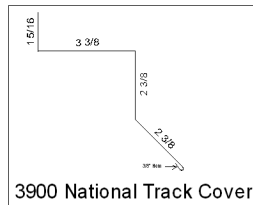

Double Angle

2900 L-Angle Trim

Base Trim  
Door Guide & Bottom Closure

3200 Rat Guard

Drip Cap

33 Base Trim

Gutter Apron

3900 National Track Cover