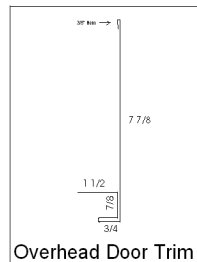

3600 Tab Lock Door

20R Door Side

#31 Eave Trim

3300 Fascia Trim

3100 Wainscot Trim

1 1/2 x 1 1/2 x 1 1/2  
End Overhang Trim

Overhead Door Trim

Double Keyhole Track Cover