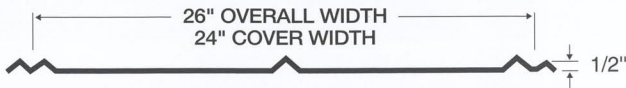

PBR/R-PANEL