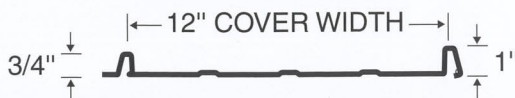

THE HOTTEST "SYSTEM" JUST GOT COOLER

Listing of Louisville, KY, Products and Finishes

	Liner Panel	Centurydrain		Centurydrain Select	Channeledrain		PBR/R Panel			5V Crimp	Cor-Loc	Roll Valley	1 1/4 or 2 1/2 BarnMaster
		26 Gauge	29 Gauge	G-100	26 Gauge	29 Gauge	26 Gauge PBR	26 Gauge Non-PBR	29 Gauge Non-PBR	29 Gauge	26 Gauge	29 Gauge	29 Gauge
Galvalume AZ55		X	X	X	X	X	X	X	X			X	
Galvanized	X	X	X	X	X	X	X	X	X	X		X	X
Seal of Quality G-185			X			X			X			X	
White	X	X	X	X	X	X	X	X	X	X		X	X
Barn Red		X	X	X	X	X	X	X	X	X	X	X	X
Slate Blue		X	X	X	X	X		X	X		X	X	
Evergreen		X	X	X	X	X	X	X	X	X		X	X
Sandstone		X	X	X	X	X	X	X	X		X	X	
Pebble Beige		X	X	X	X	X	X	X	X			X	
Burgundy		X	X	X	X	X	X	X	X		X	X	
Pewter Gray		X	X	X	X	X		X	X		X	X	
Quaker Gray		X	X	X		X		X	X			X	
Clay		X	X	X		X		X	X		X	X	
Black			X	X		X			X			X	
Antique Brown			X	X		X			X		X	X	
Earth Brown			X	X		X			X			X	
Rawhide		X	X	X		X		X	X			X	
American Red			X			X						X	

Check with district office for availability of other products and lead times • Cor-Loc is 26 gauge

CHANNELDRAIN 2000™

5V CRIMP

PBR/R-PANEL

COR-LOC

1 1/4 or 2 1/2 BARNMASTER®

CENTURYDRAIN®

CHANNELDRAIN®

Toll Free 800-626-2485 • Fax: 502-637-4540
www.wheelingcorrugating.com

valspar