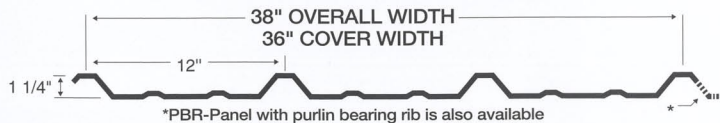

THE HOTTEST "SYSTEM" JUST GOT COOLER

Listing of Louisville, KY, Products and Finishes

	Liner Panel	Centurydrain		Centurydrain Select	Channeledrain		PBR/R Panel			5V Crimp	Cor-Loc	Roll Valley	1 1/4 or 2 1/2 BarnMaster
		26 Gauge	29 Gauge	G-100	26 Gauge	29 Gauge	26 Gauge PBR	26 Gauge Non-PBR	29 Gauge Non-PBR	29 Gauge	26 Gauge	29 Gauge	29 Gauge
Galvalume AZ55		X	X	X	X	X	X	X	X			X	
Galvanized	X	X	X	X	X	X	X	X	X	X		X	X
Seal of Quality G-185			X			X			X			X	
White	X	X	X	X	X	X	X	X	X	X		X	X
Barn Red		X	X	X	X	X	X	X	X	X	X	X	X
Slate Blue		X	X	X	X	X		X	X		X	X	
Evergreen		X	X	X	X	X	X	X	X	X		X	X
Sandstone		X	X	X	X	X	X	X	X		X	X	
Pebble Beige		X	X	X	X	X	X	X	X			X	
Burgundy		X	X	X	X	X	X	X	X		X	X	
Pewter Gray		X	X	X	X	X		X	X		X	X	
Quaker Gray		X	X	X		X		X	X			X	
Clay		X	X	X		X		X	X		X	X	
Black			X	X		X			X			X	
Antique Brown			X	X		X			X		X	X	
Earth Brown			X	X		X			X			X	
Rawhide		X	X	X		X		X	X			X	
American Red			X			X						X	

Check with district office for availability of other products and lead times • Cor-Loc is 26 gauge

CHANNELDRAIN 2000™

5V CRIMP

PBR/R-PANEL

COR-LOC

1 1/4 or 2 1/2 BARNMASTER®

CENTURYDRAIN®

CHANNELDRAIN®

Toll Free 800-626-2485 • Fax: 502-637-4540
www.wheelingcorrugating.com

valspar